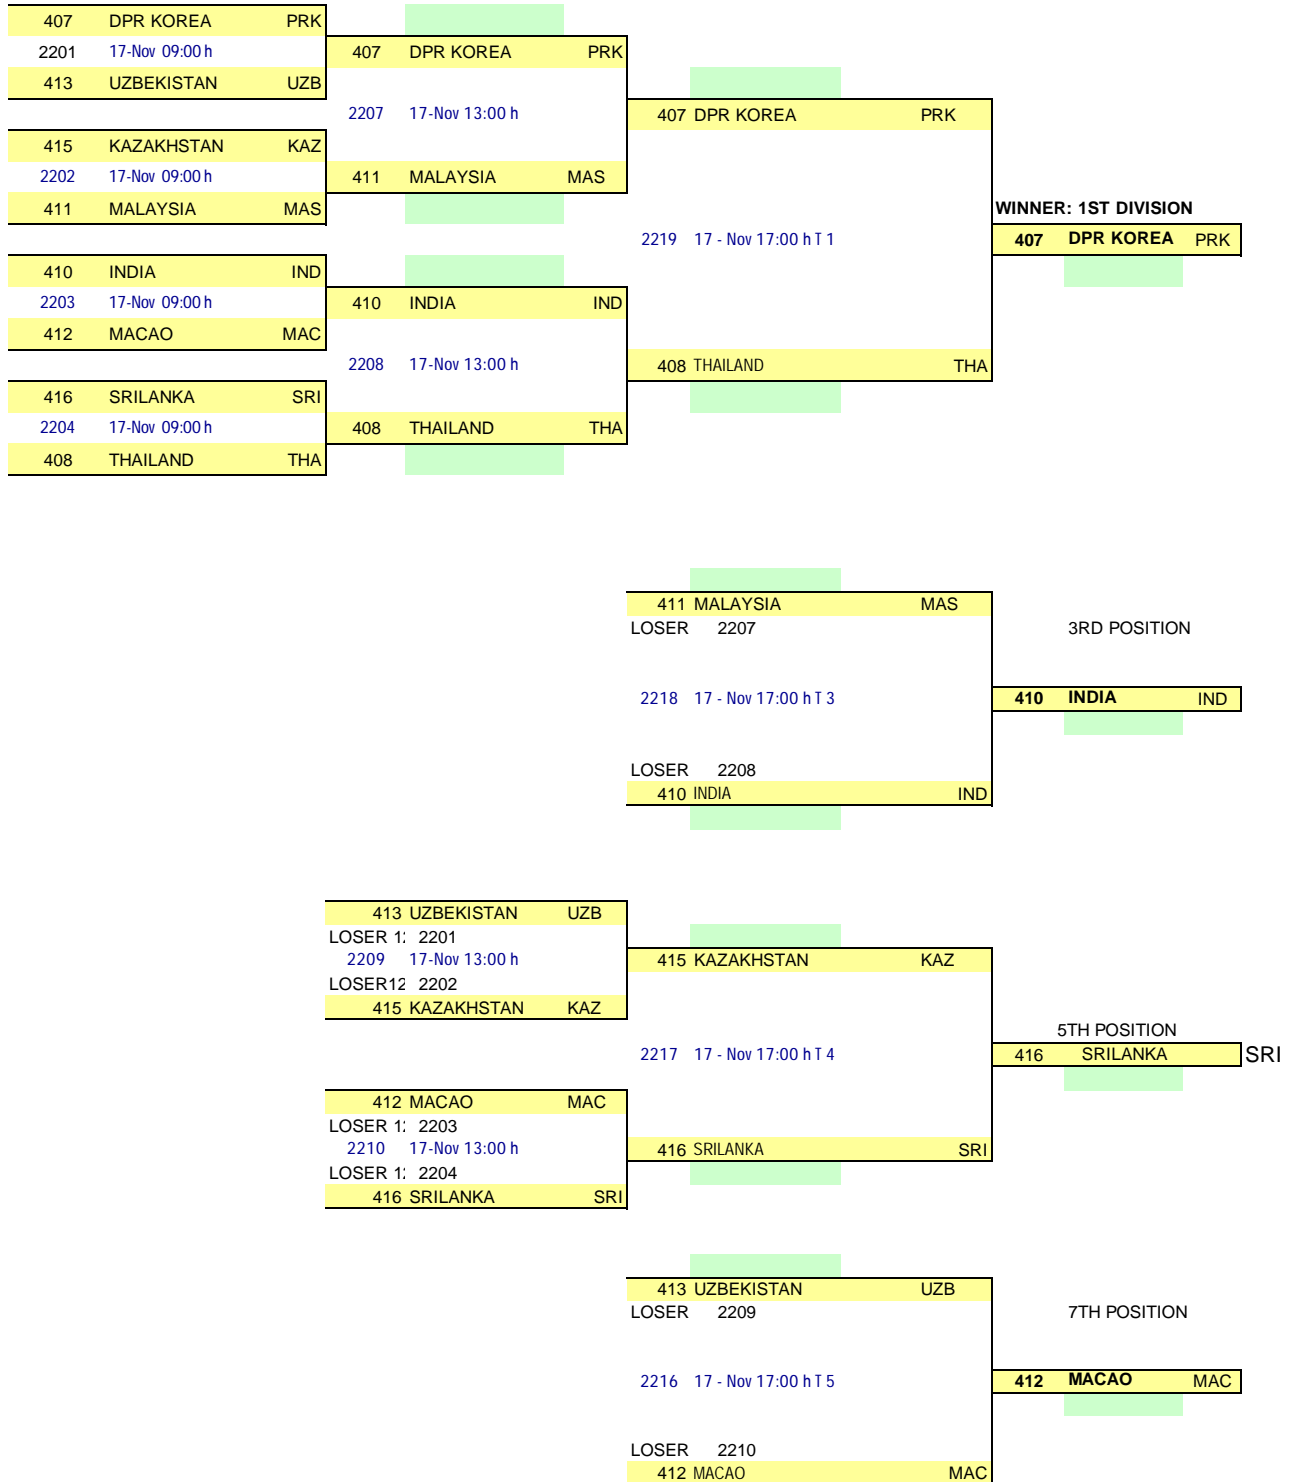

Asian Table Tennis Championships
Lucknow-India
16-22 November, 2009

WOMEN'S TEAM : 1ST DIVISION STAGE II